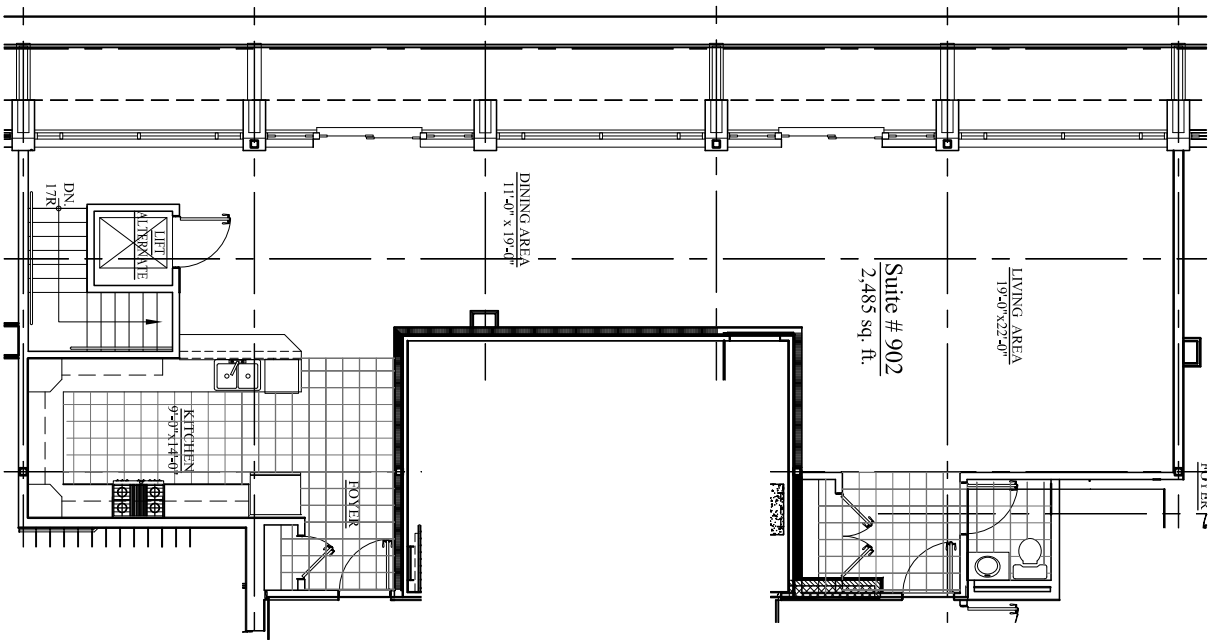

Suite #902 (Lower Level)

SCALE 1/8"=1'-0"
 2,485 SQ. FT.

Suite # 902
2,485 sq. ft.

LIVING AREA
19'-4" x 25'-0"

DINING AREA
11'-4" x 19'-4"

KITCHEN
9'-7" x 11'-4"

FOYER

DN
17R

LIT
KLUSKITE

Suite #902 (Upper Level)

SCALE 1/8"=1'-0"

2,485 SQ. FT.